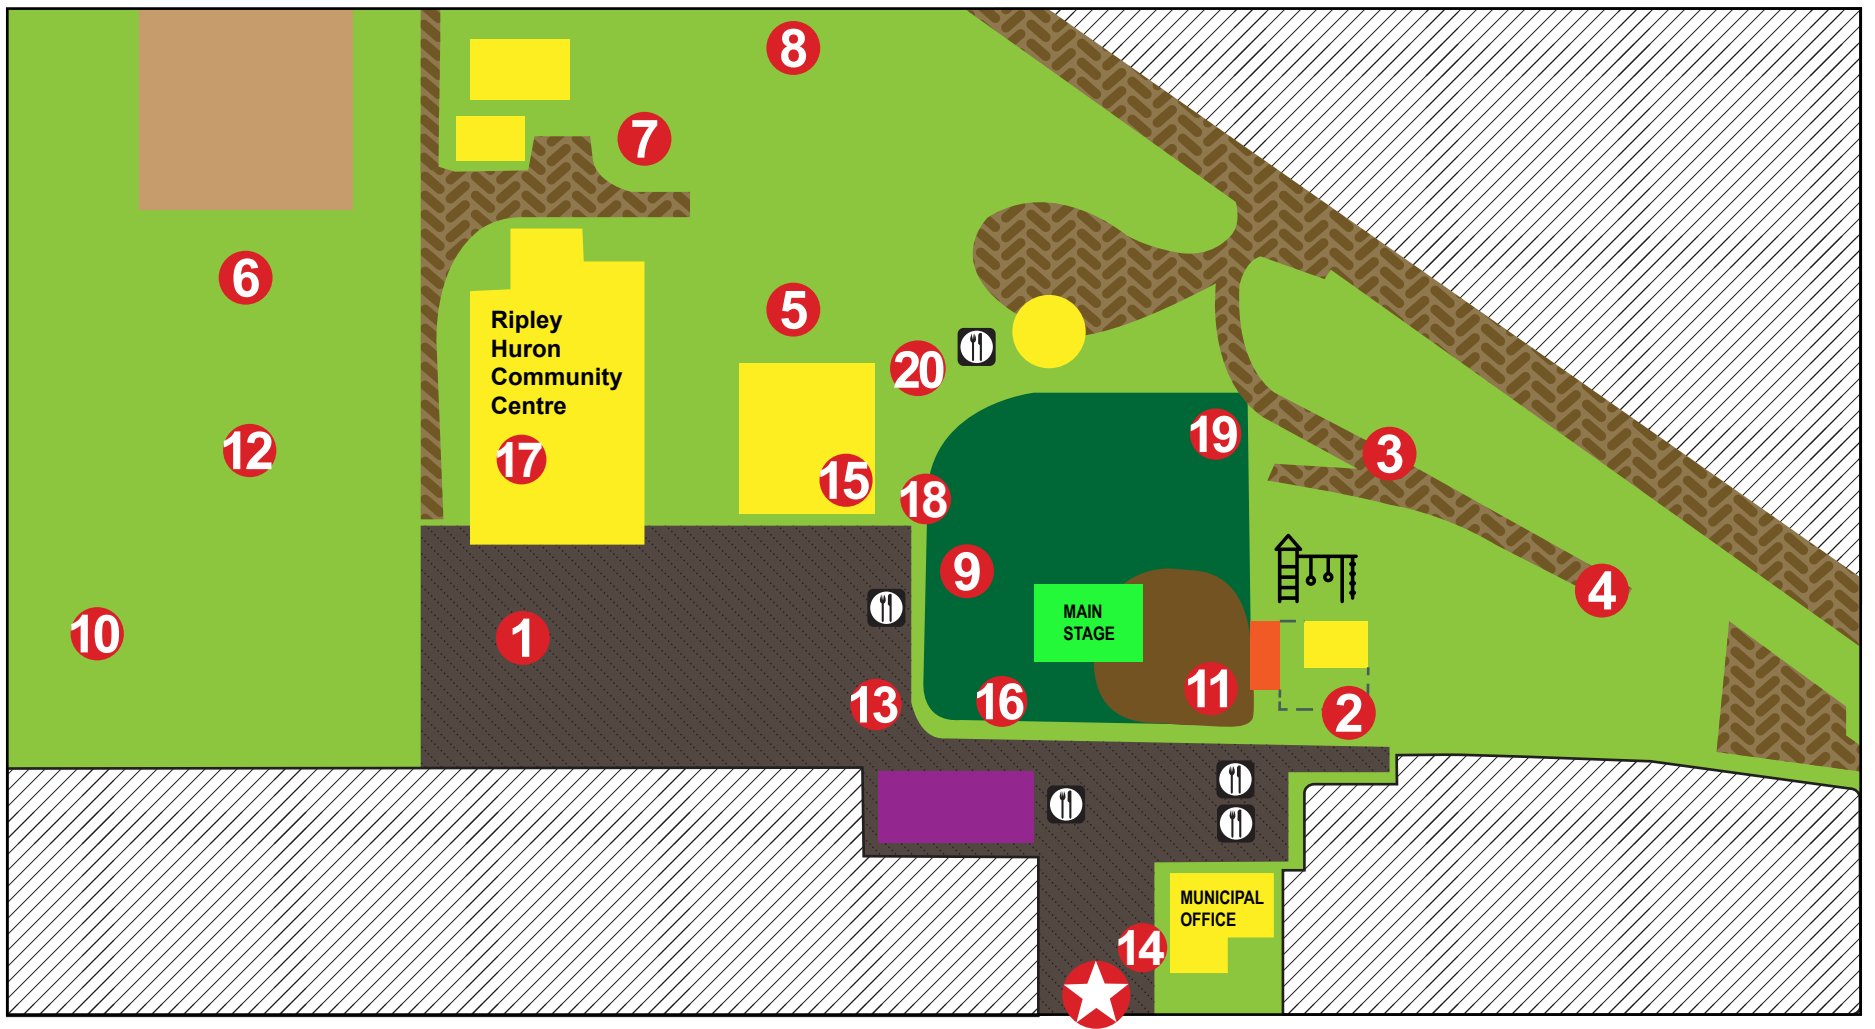

 Paved surface	 Private property	1 Midway	8 Sheep	15 Ripley Wolves - Puck Shooting
 Gravel surface	 Municipal structures	2 Beer Gardens/Band	9 Super Dogs	16 Yungblut Timber Art
 Grass	 Fairground Tent	3 FMX	10 Archery	17 Sensory Space - Dressing RM. 1
 Ball Diamond	 Agricultural Building	4 Mega Machines (Sunday)	11 Fireworks	18 Alpacas
 Horse Ring	 Food Trucks	5 Petting Zoo	12 Car Show	19 Laser Tag
		6 Light Horse	13 Escape Room	20 Wild Ontario
		7 Beef	14 Office Trailer	

HURON STREET

QUEEN STREET MAIN ENTRANCE